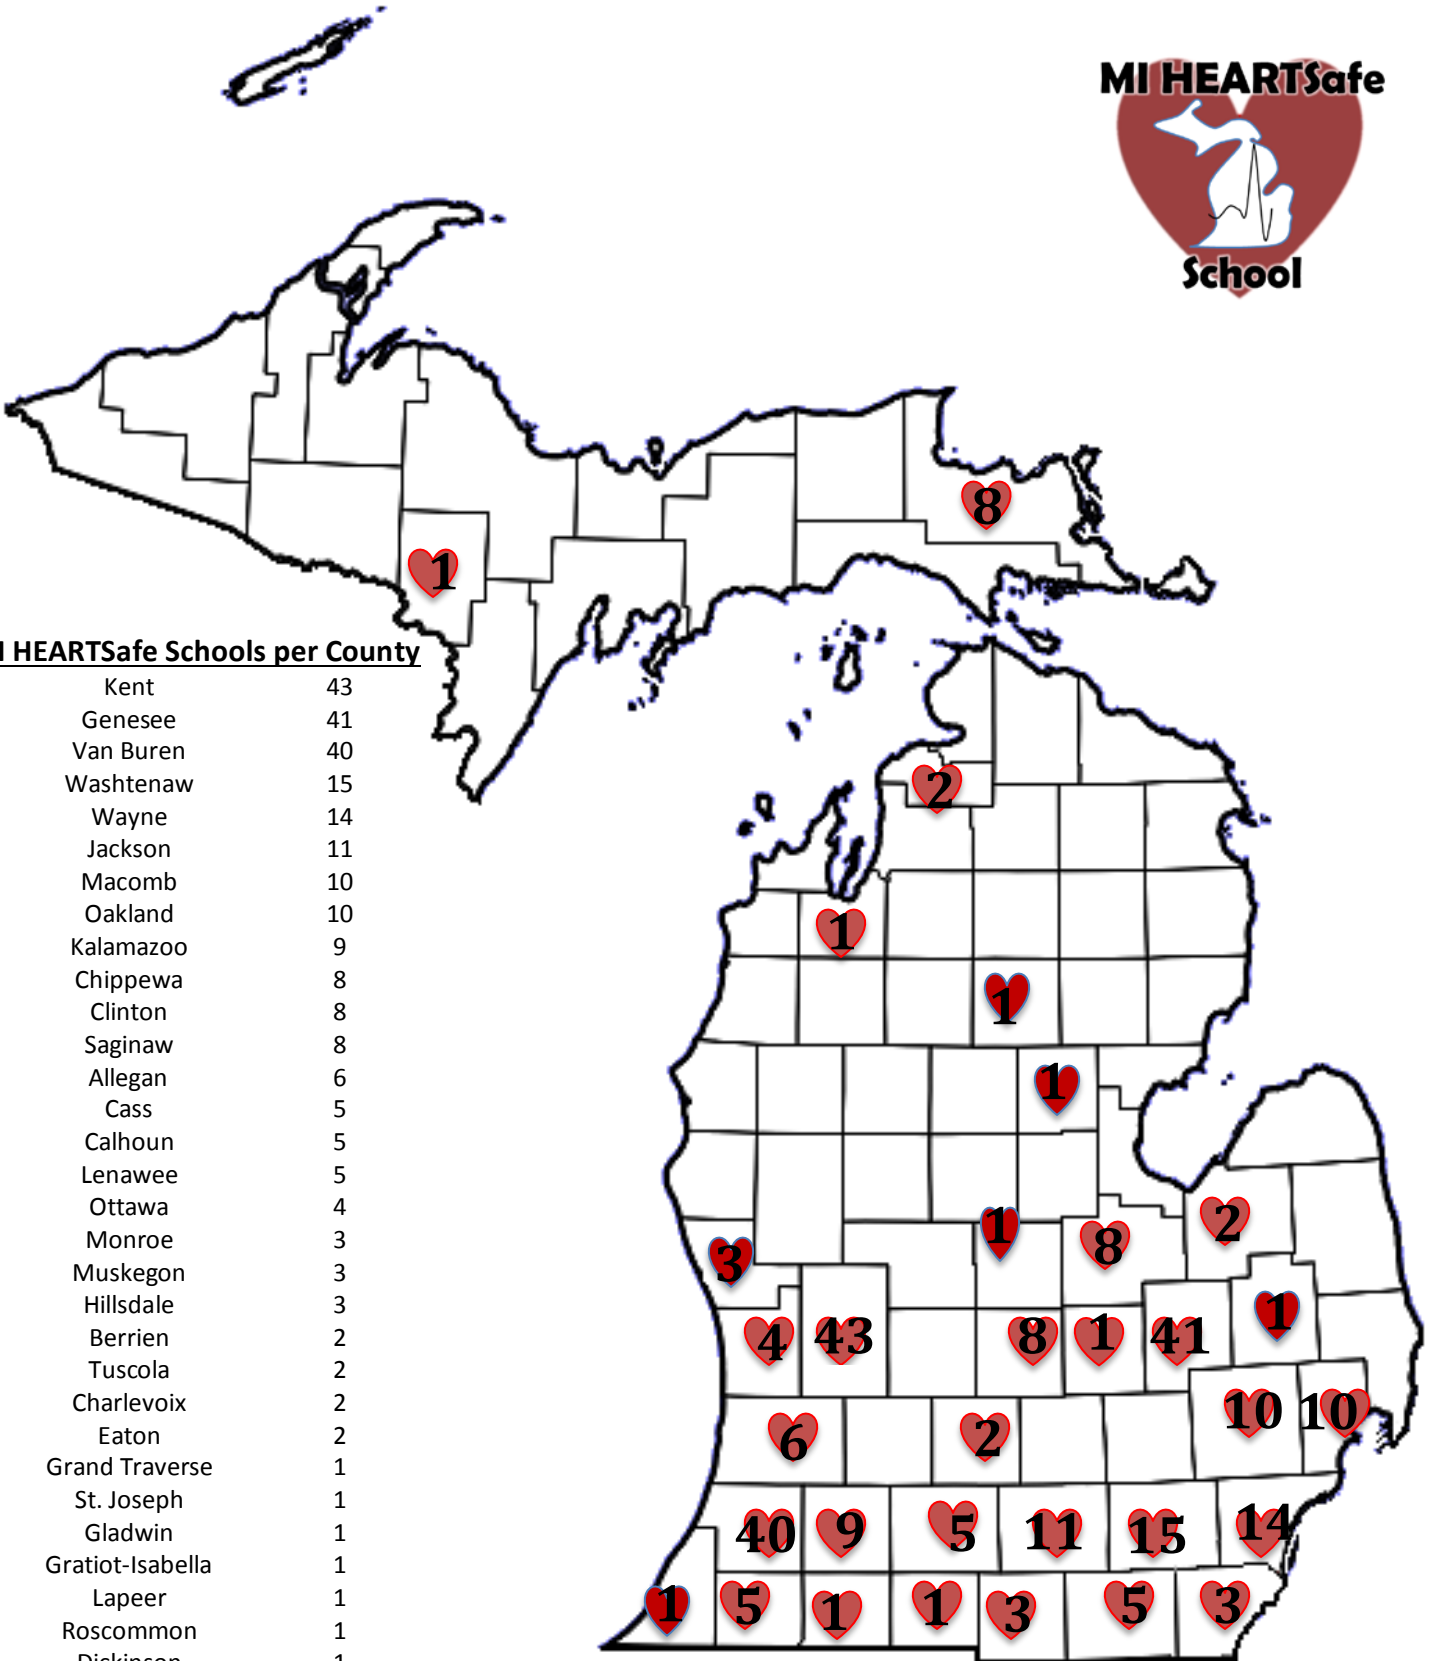

**MI HEARTSafe**

MI HEARTSafe Schools per County

Kent	43
Genesee	41
Van Buren	40
Washtenaw	15
Wayne	14
Jackson	11
Macomb	10
Oakland	10
Kalamazoo	9
Chippewa	8
Clinton	8
Saginaw	8
Allegan	6
Cass	5
Calhoun	5
Lenawee	5
Ottawa	4
Monroe	3
Muskegon	3
Hillsdale	3
Berrien	2
Tuscola	2
Charlevoix	2
Eaton	2
Grand Traverse	1
St. Joseph	1
Gladwin	1
Gratiot-Isabella	1
Lapeer	1
Roscommon	1
Dickinson	1
Branch	1
Shiawasee	1